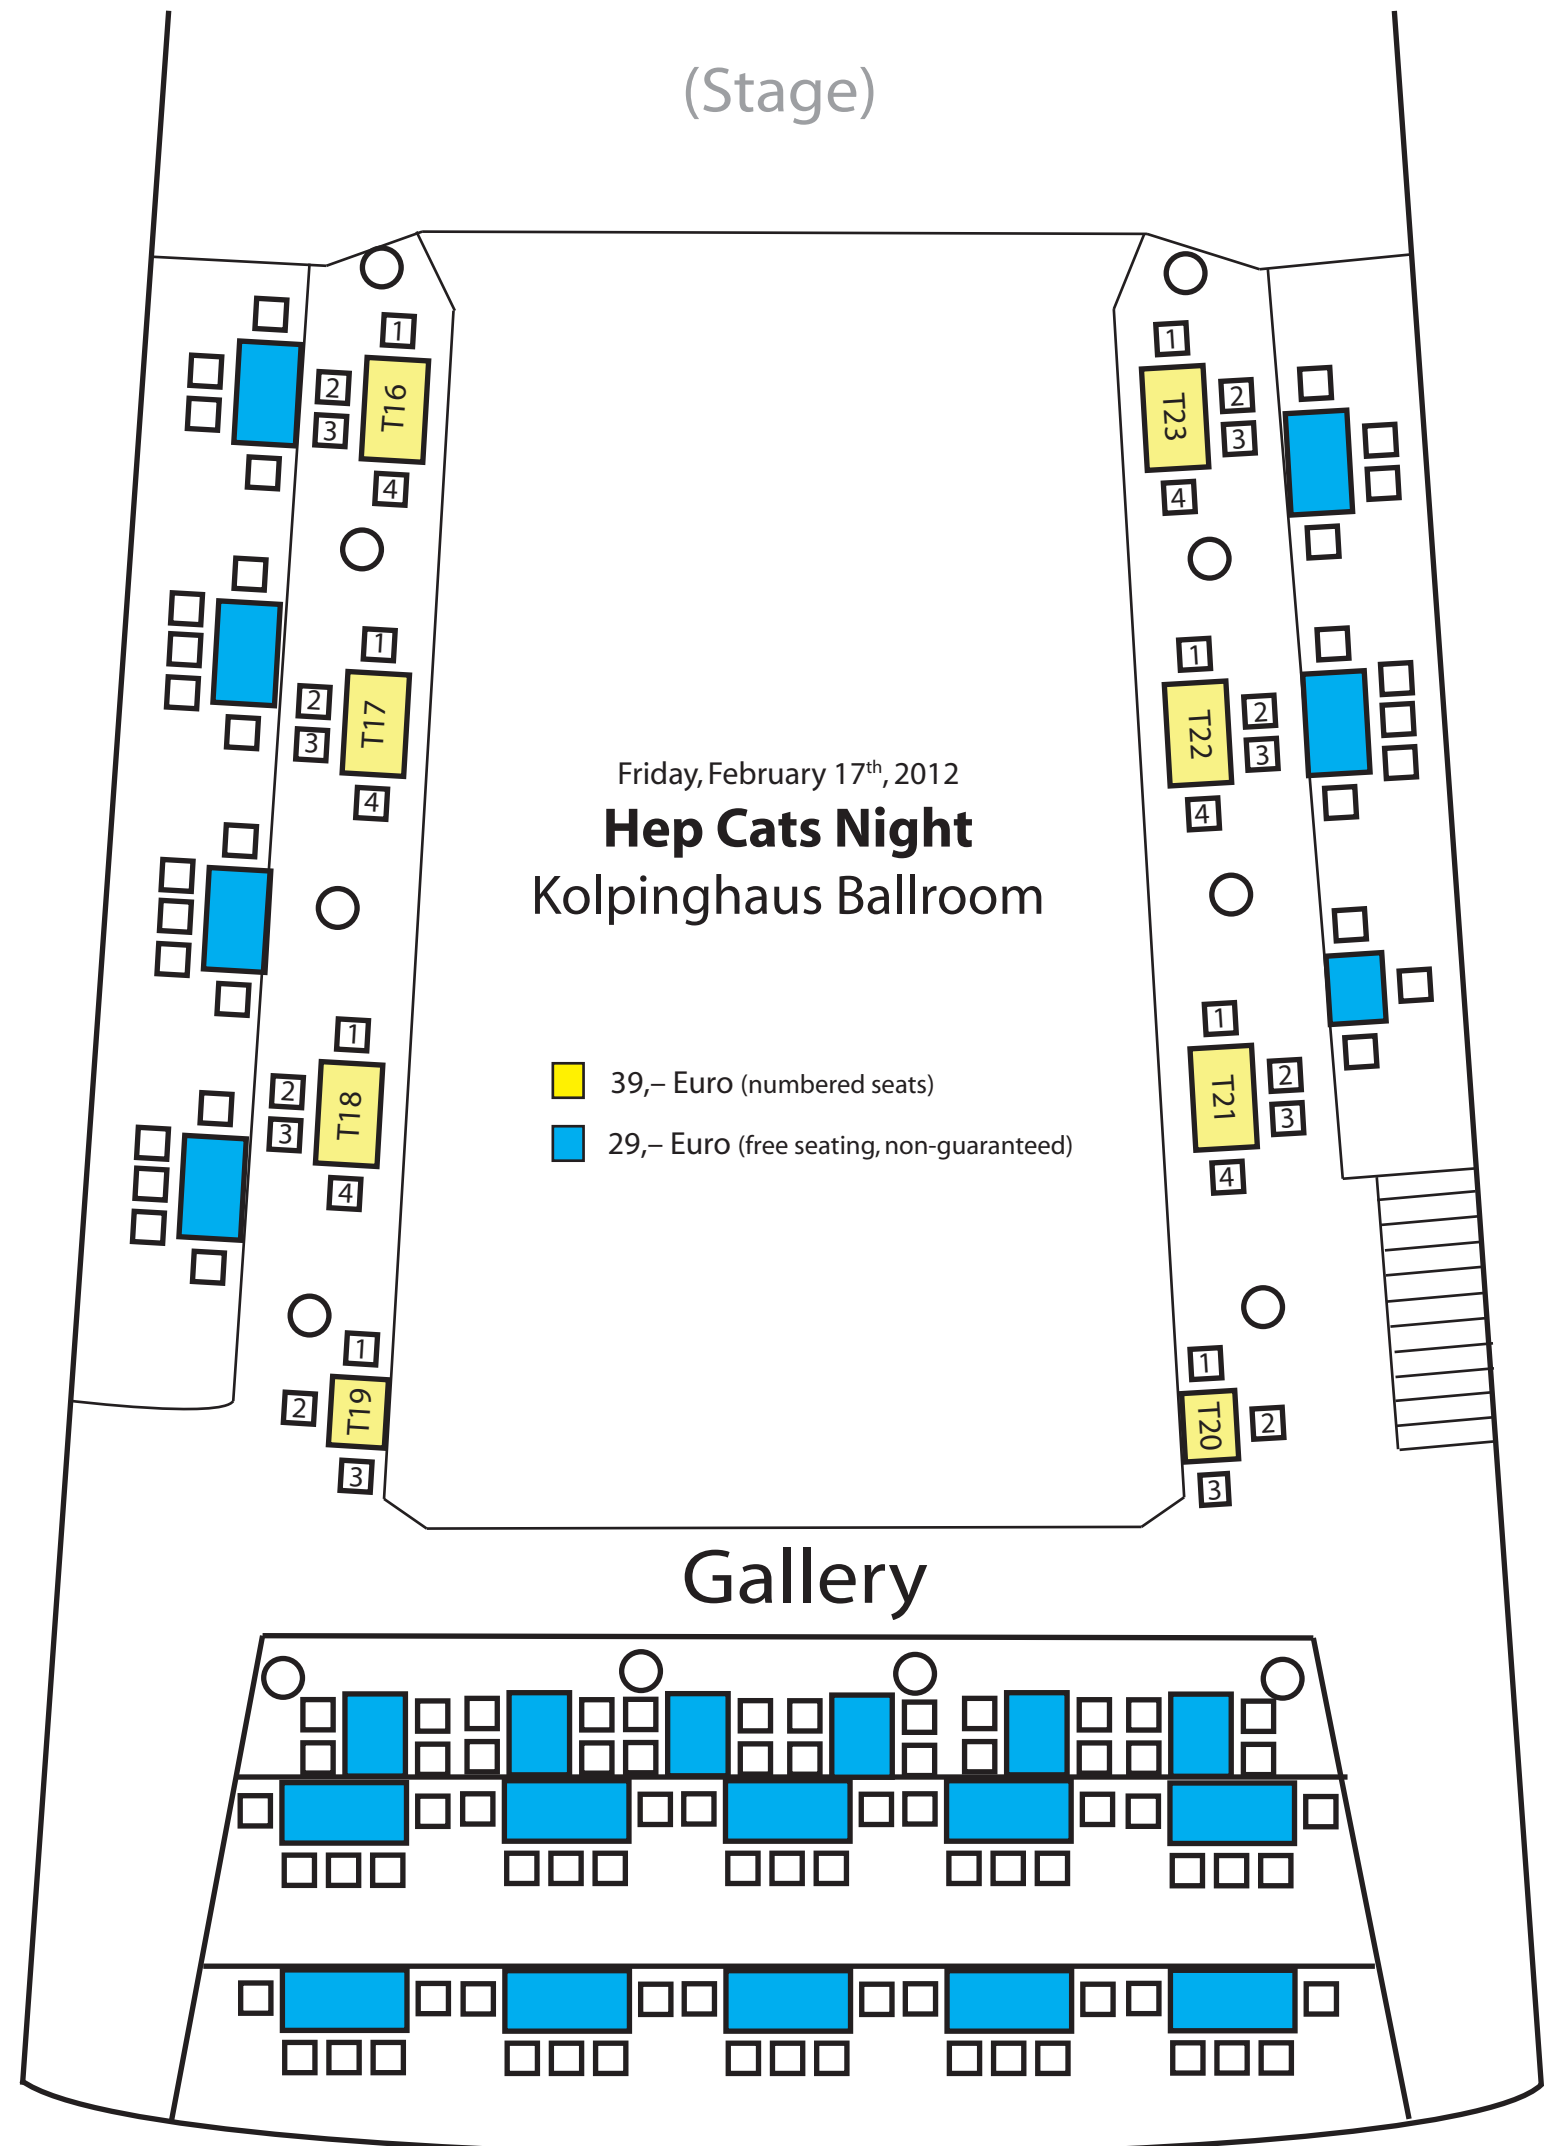

# Stage

Column ●

# (Stage)

Saturday, February 18<sup>th</sup>, 2012

# Sugar Foot Stomp

Alte Messe Kongresshalle

Stage

## Parquet

■ Category 1: 49,- €

*The seats at the white labeled tables are available at the box offices of München Ticket.*

Saturday, February 18<sup>th</sup>, 2012