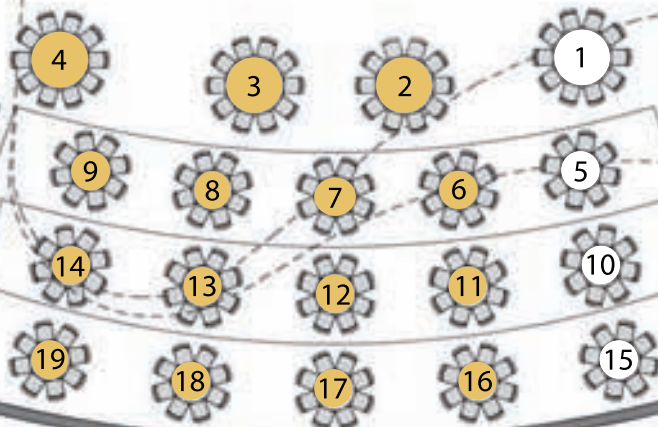

Saturday, February 18th, 2012

Sugar Foot Stomp

Alte Messe Kongresshalle

Stage

Parquet

■ Category 1: 49,- €