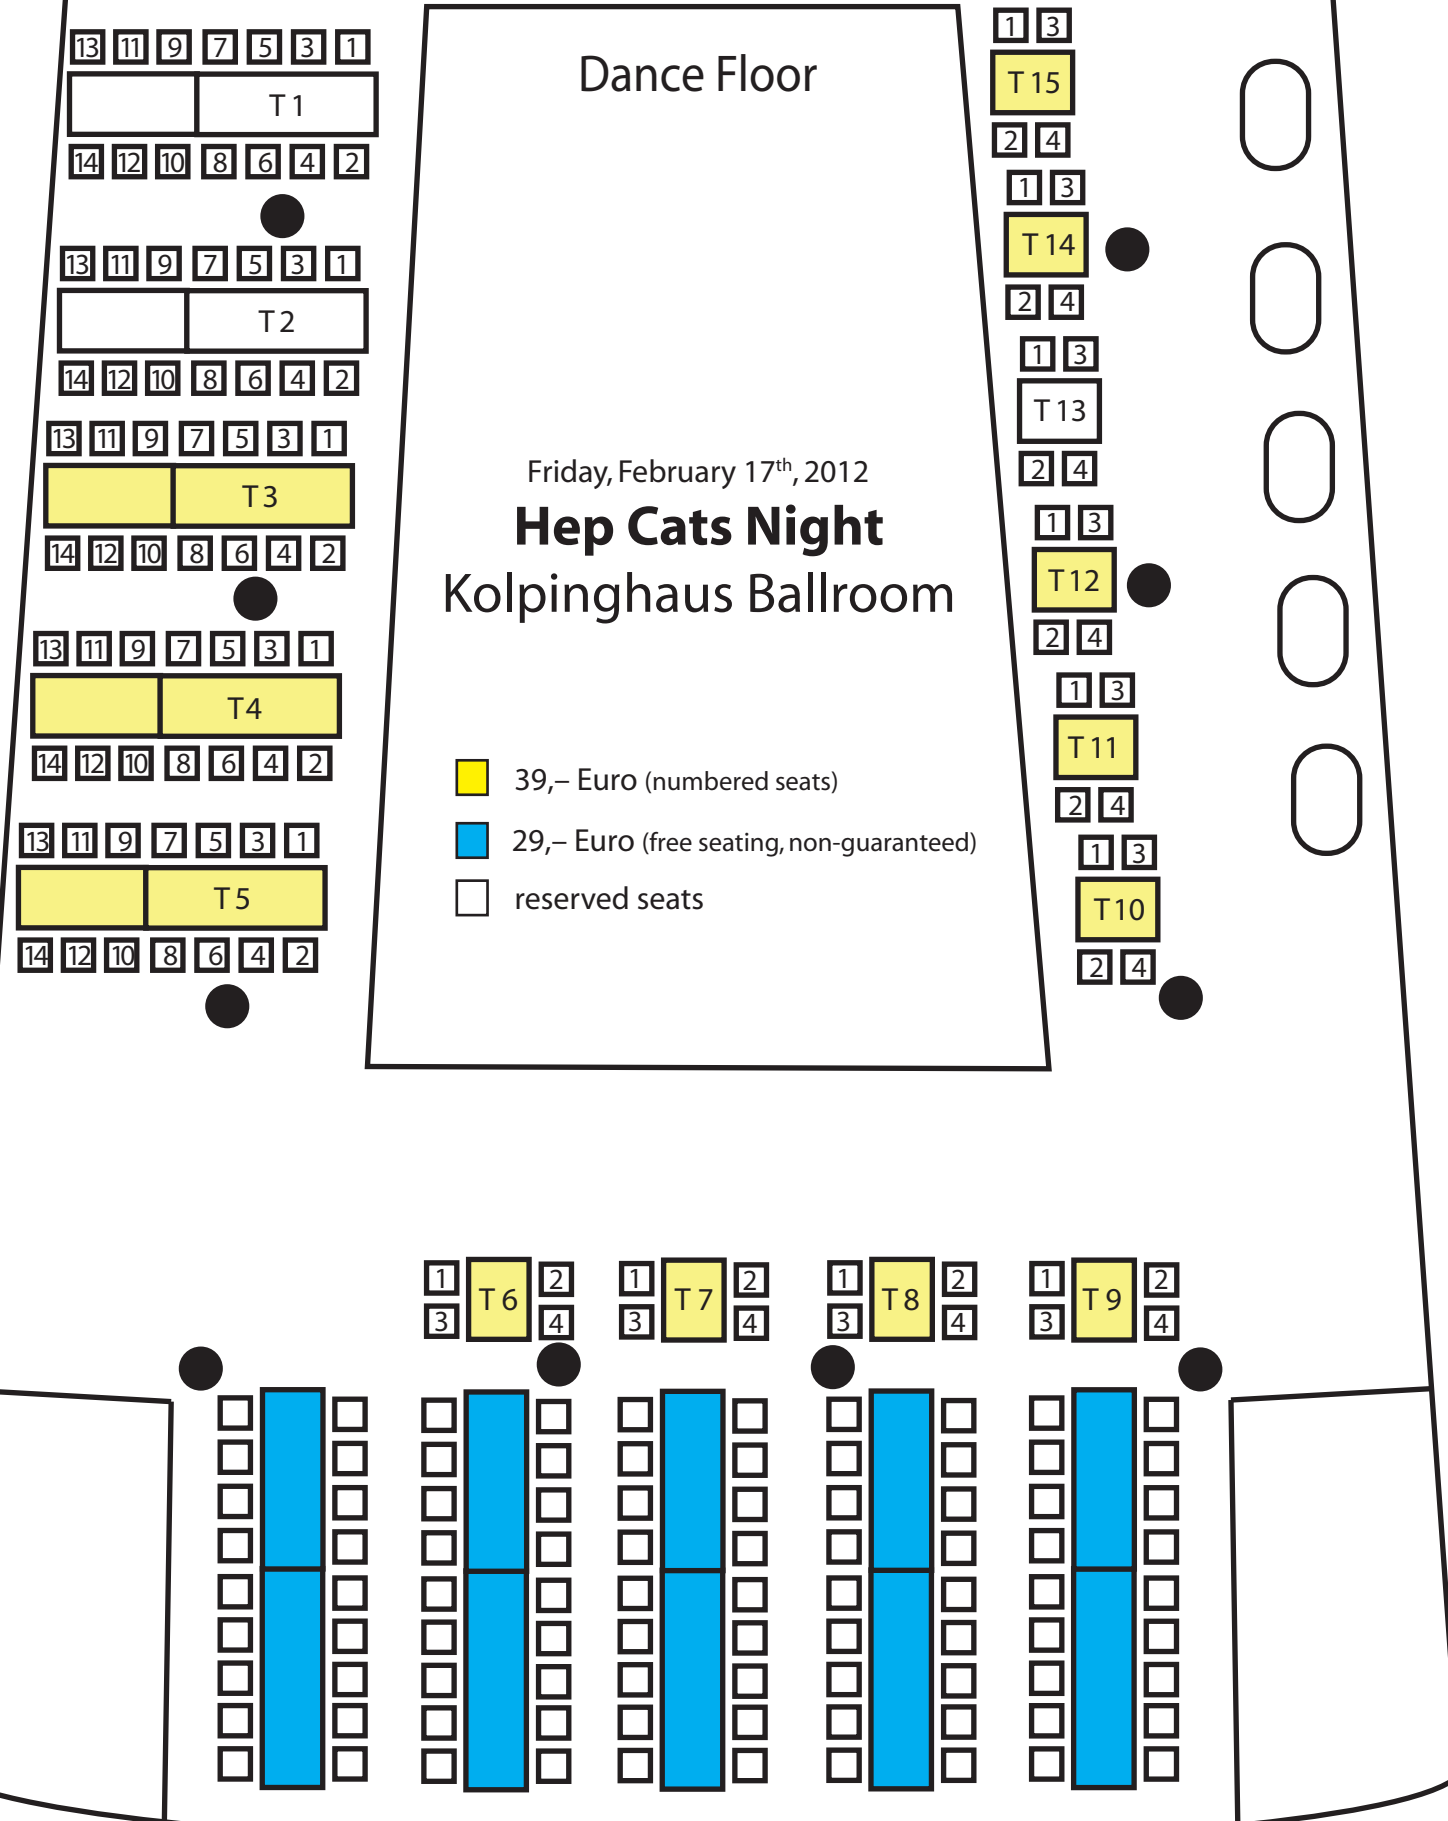

# Stage

Column ●

# (Stage)

Saturday, February 18<sup>th</sup>, 2012

# Sugar Foot Stomp

Alte Messe Kongresshalle

Stage

## Parquet

■ Category 1: 49,- €

*The seats at the white labeled tables are available at the box offices of München Ticket.*

Saturday, February 18<sup>th</sup>, 2012