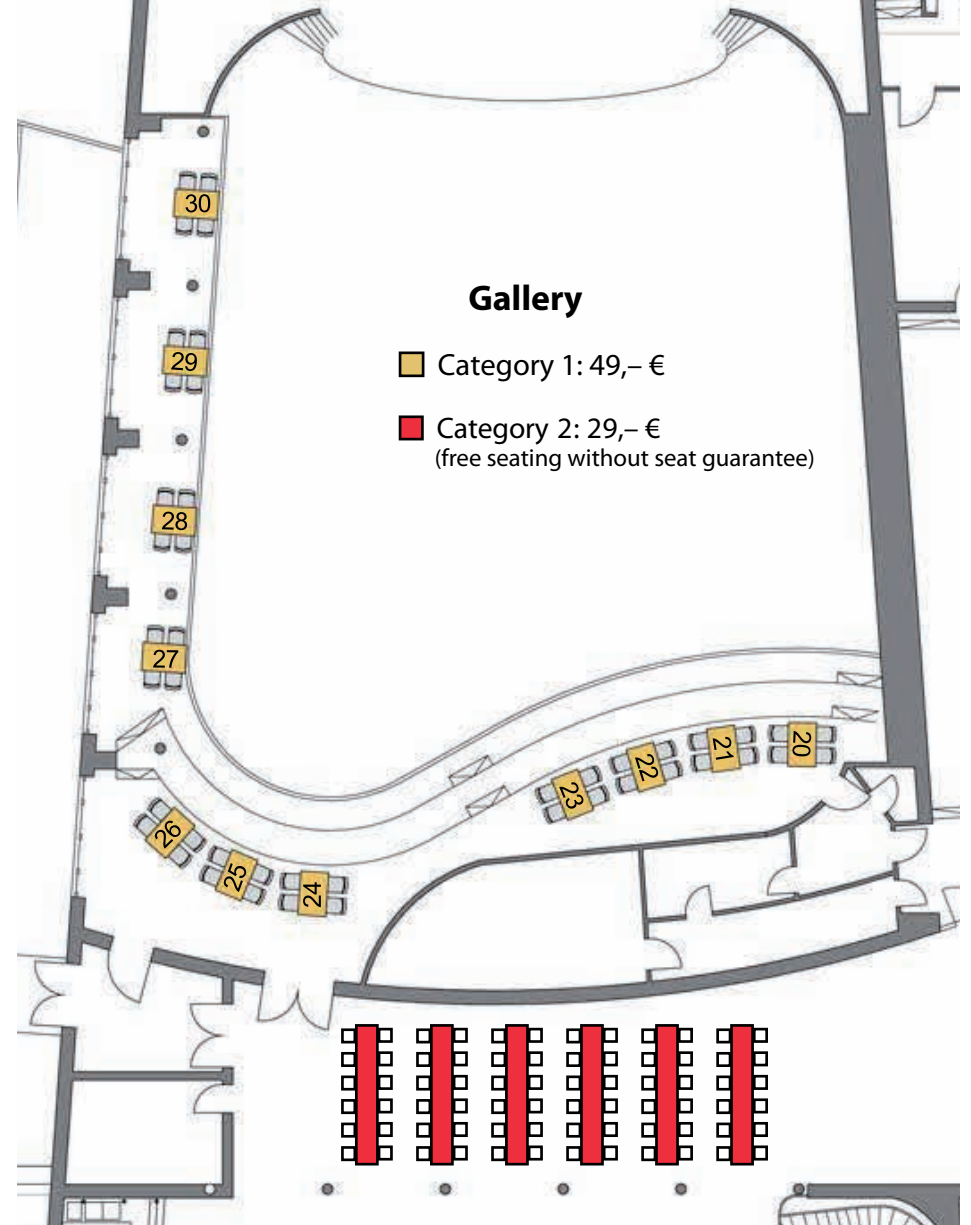

Gallery

■ Category 1: 49,- €

■ Category 2: 29,- €
(free seating without seat guarantee)