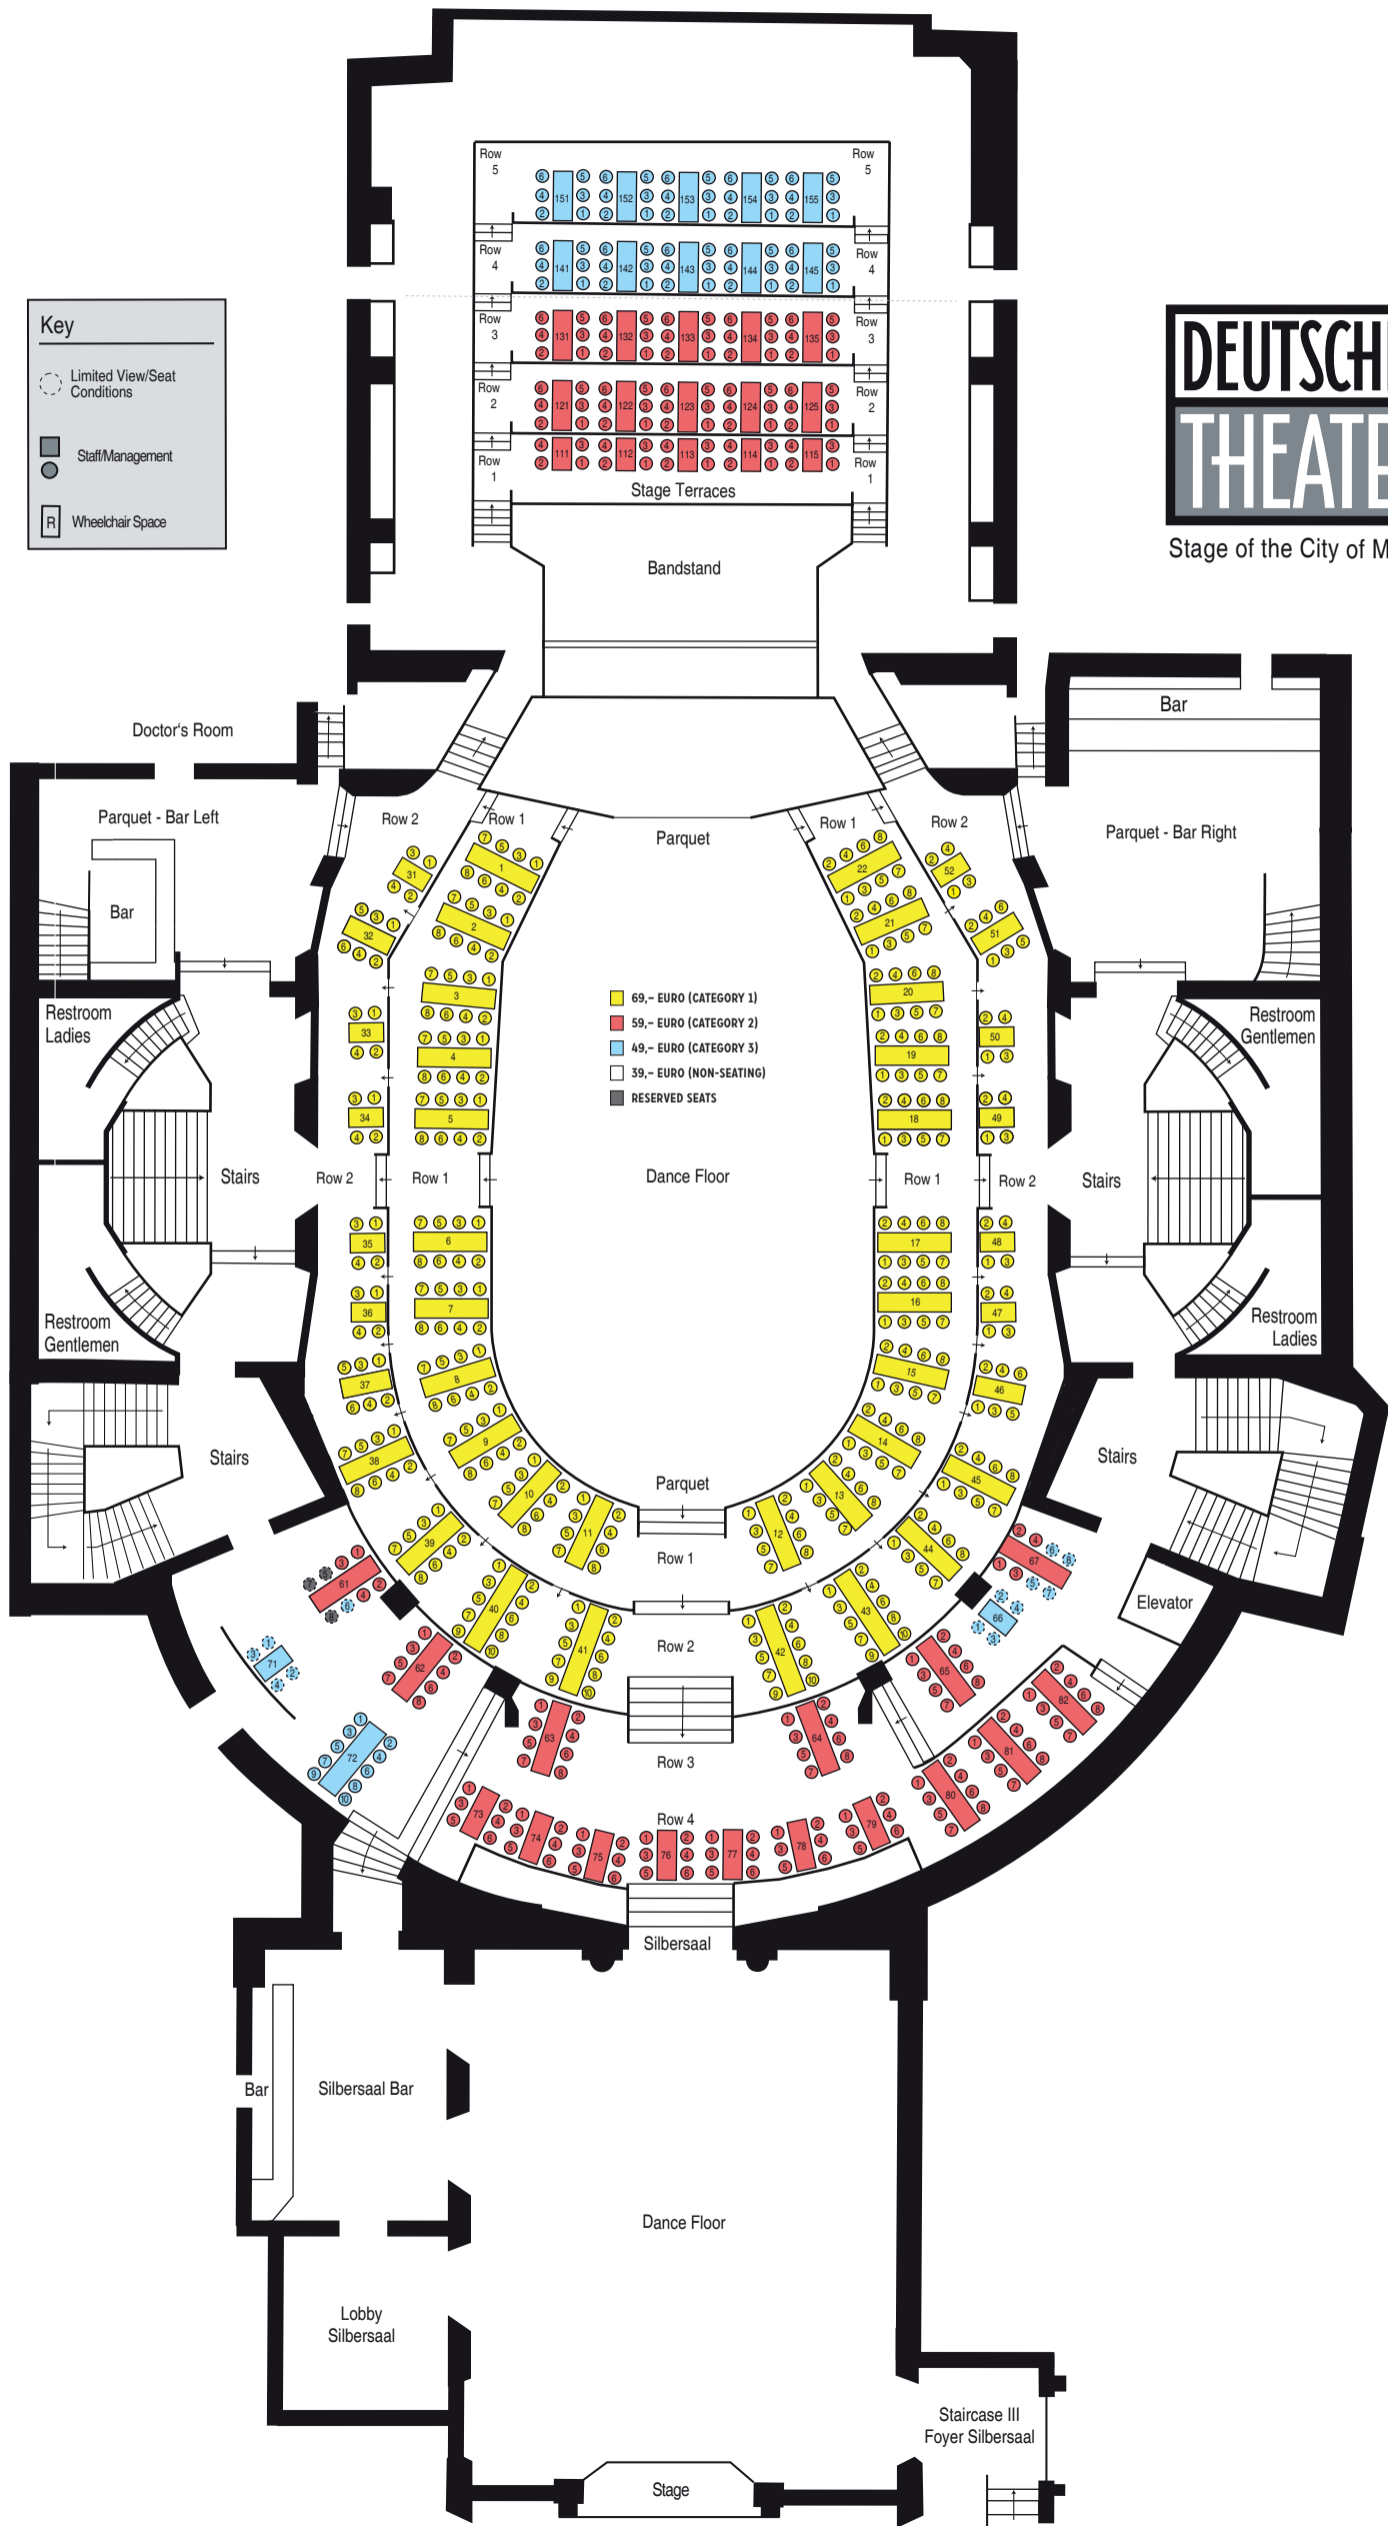

Rock That Swing Ball / Jamboree Ball 2024

Stage of the City of Munich

Key

- Limited View/Seat Conditions
- Staff/Management
- Wheelchair Space

Key

- limited view/seating conditions,
- Staff/Management
- Wheelchair Space