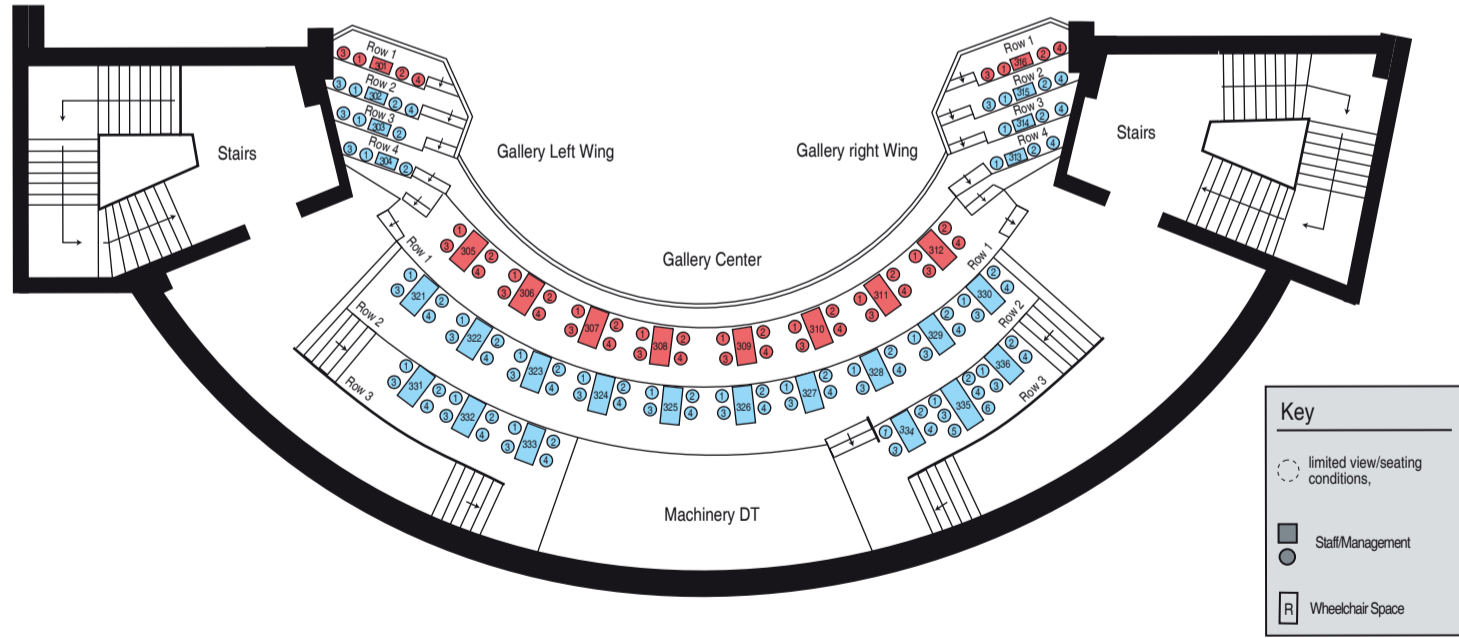

Rock That Swing Ball / Jamboree Ball 2024

Stage of the City of Munich

Key

- Limited View/Seat Conditions
- Staff/Management
- Wheelchair Space

Key

- limited view/seating conditions,
- Staff/Management
- Wheelchair Space