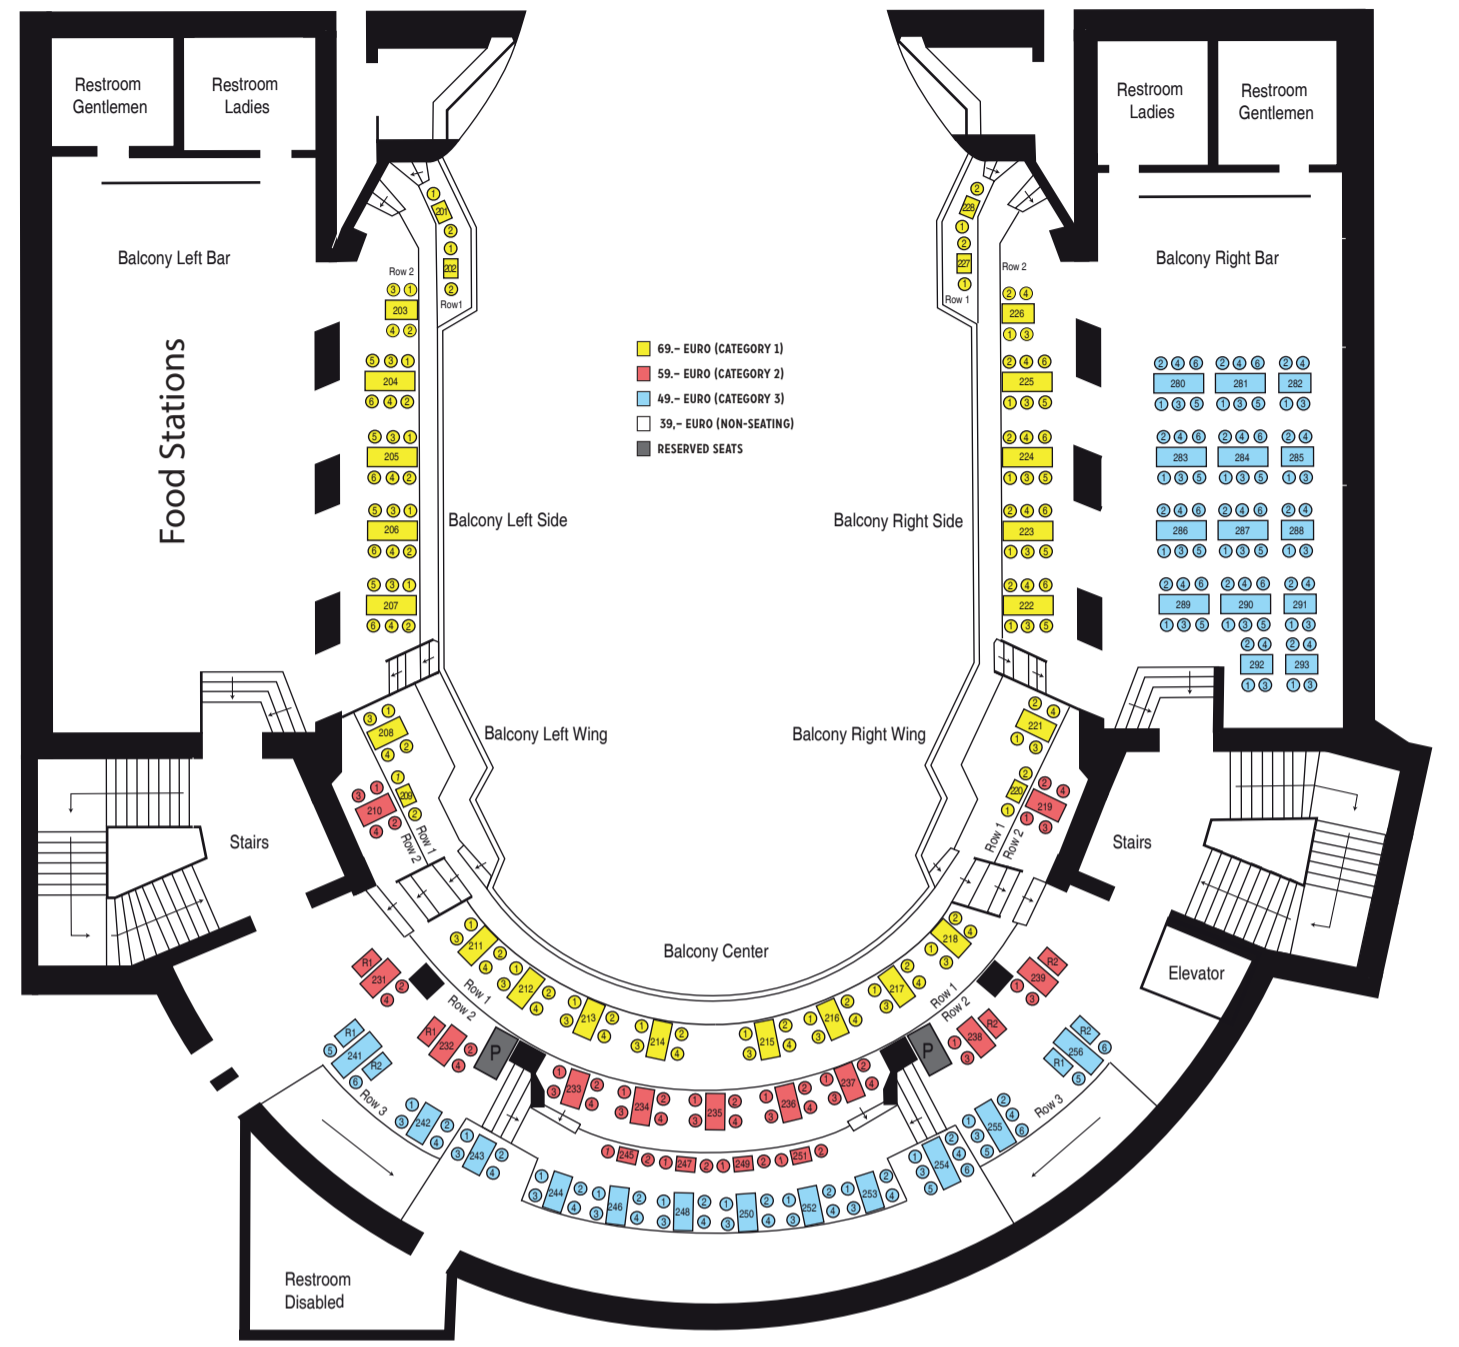

Rock That Swing Ball / Jamboree Ball 2024

Stage of the City of Munich

Key

- Limited View/Seat Conditions
- Staff/Management
- Wheelchair Space

Key

- limited view/seating conditions,
- Staff/Management
- Wheelchair Space